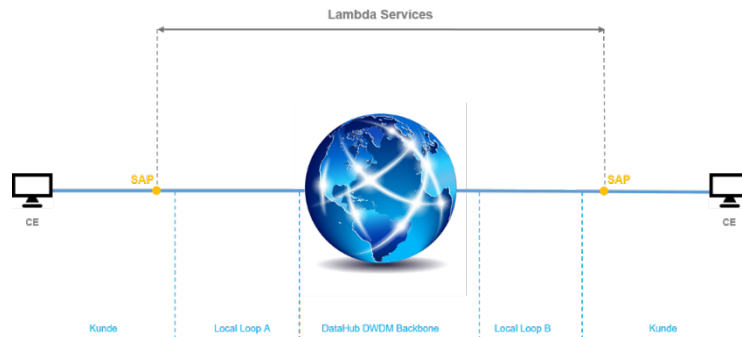

Lambda Services

Wavelengths as a service

DataHub connects your sites throughout Switzerland via dedicated wavelengths. Lambda Services allow you to use your own active equipment, determine the bandwidths yourself and maintain maximum independence. The real alternative to dark fiber.

Standard features

Bandwidths

Network access
Spectrum
Interfaces

Optical interfaces

Fibre optic
50 Ghz (C-band: 0.4nm)
E2000/APC, LC/PC

Service features

Basic service level

Availability	99.90 %, 8h maximum downtime per year
Monitoring	Service is monitored reactively (customer opens a ticket)
Support level	24/7
Help desk	24/7