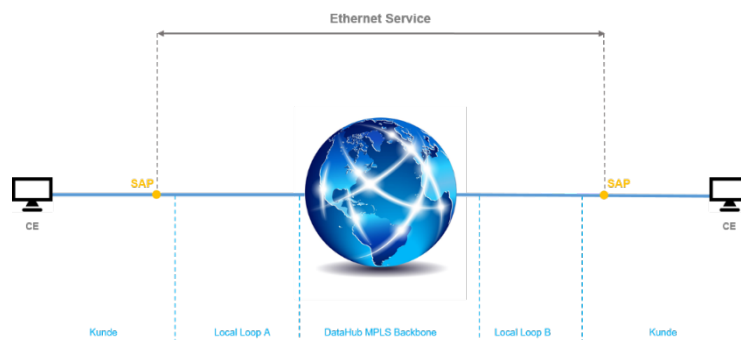

# Ethernet Services

## Data connections for high bandwidths

DataHub connects your sites via Ethernet leased lines (e-lines), the optimal solution for transporting data traffic with synchronous, guaranteed bandwidths. Ethernet Services provide you with transparent, point-to-point IP networking, the perfect solution for transmitting data, voice and video. The service for reliable networking of sites.