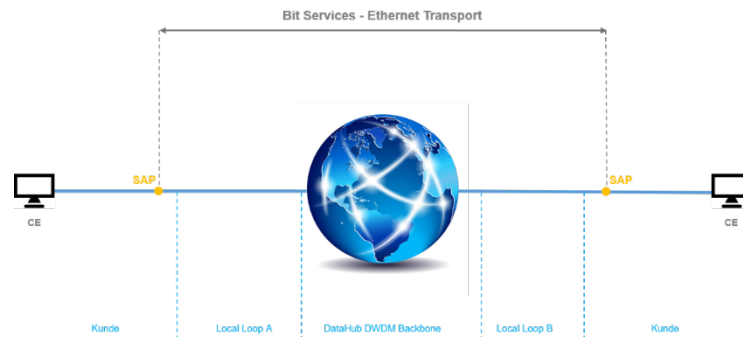

Bit-Services: Ethernet Transport

Data connections for high bandwidths

DataHub connects your sites throughout Switzerland using optical leased lines. The optimal solution for transporting heavy and complex Gigabit data traffic. The Ethernet Transport Service provides you with guaranteed bandwidths, high availability and 24/7 pro-active monitoring via the DataHub Service Center. The ideal solution when it comes down to speed and availability.